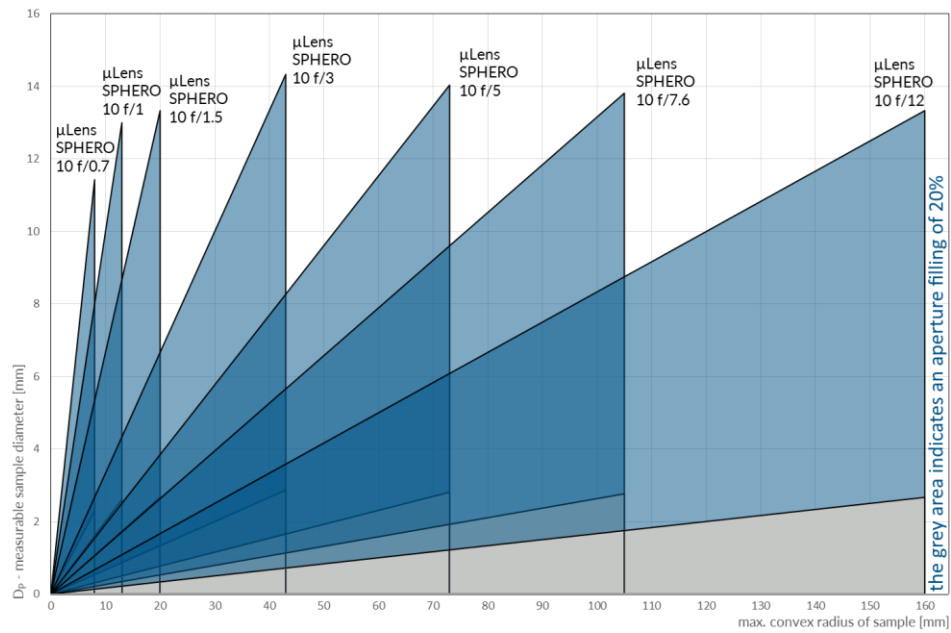

μPhase[®] Objectives

Objective selection charts for 10 and 50mm diameter

μLens SPHERO objectives for combination with μLens PLANO 10

μLens SPHERO objectives for combination with μLens PLANO 50

For further information please contact support@trioptics-berlin.com.